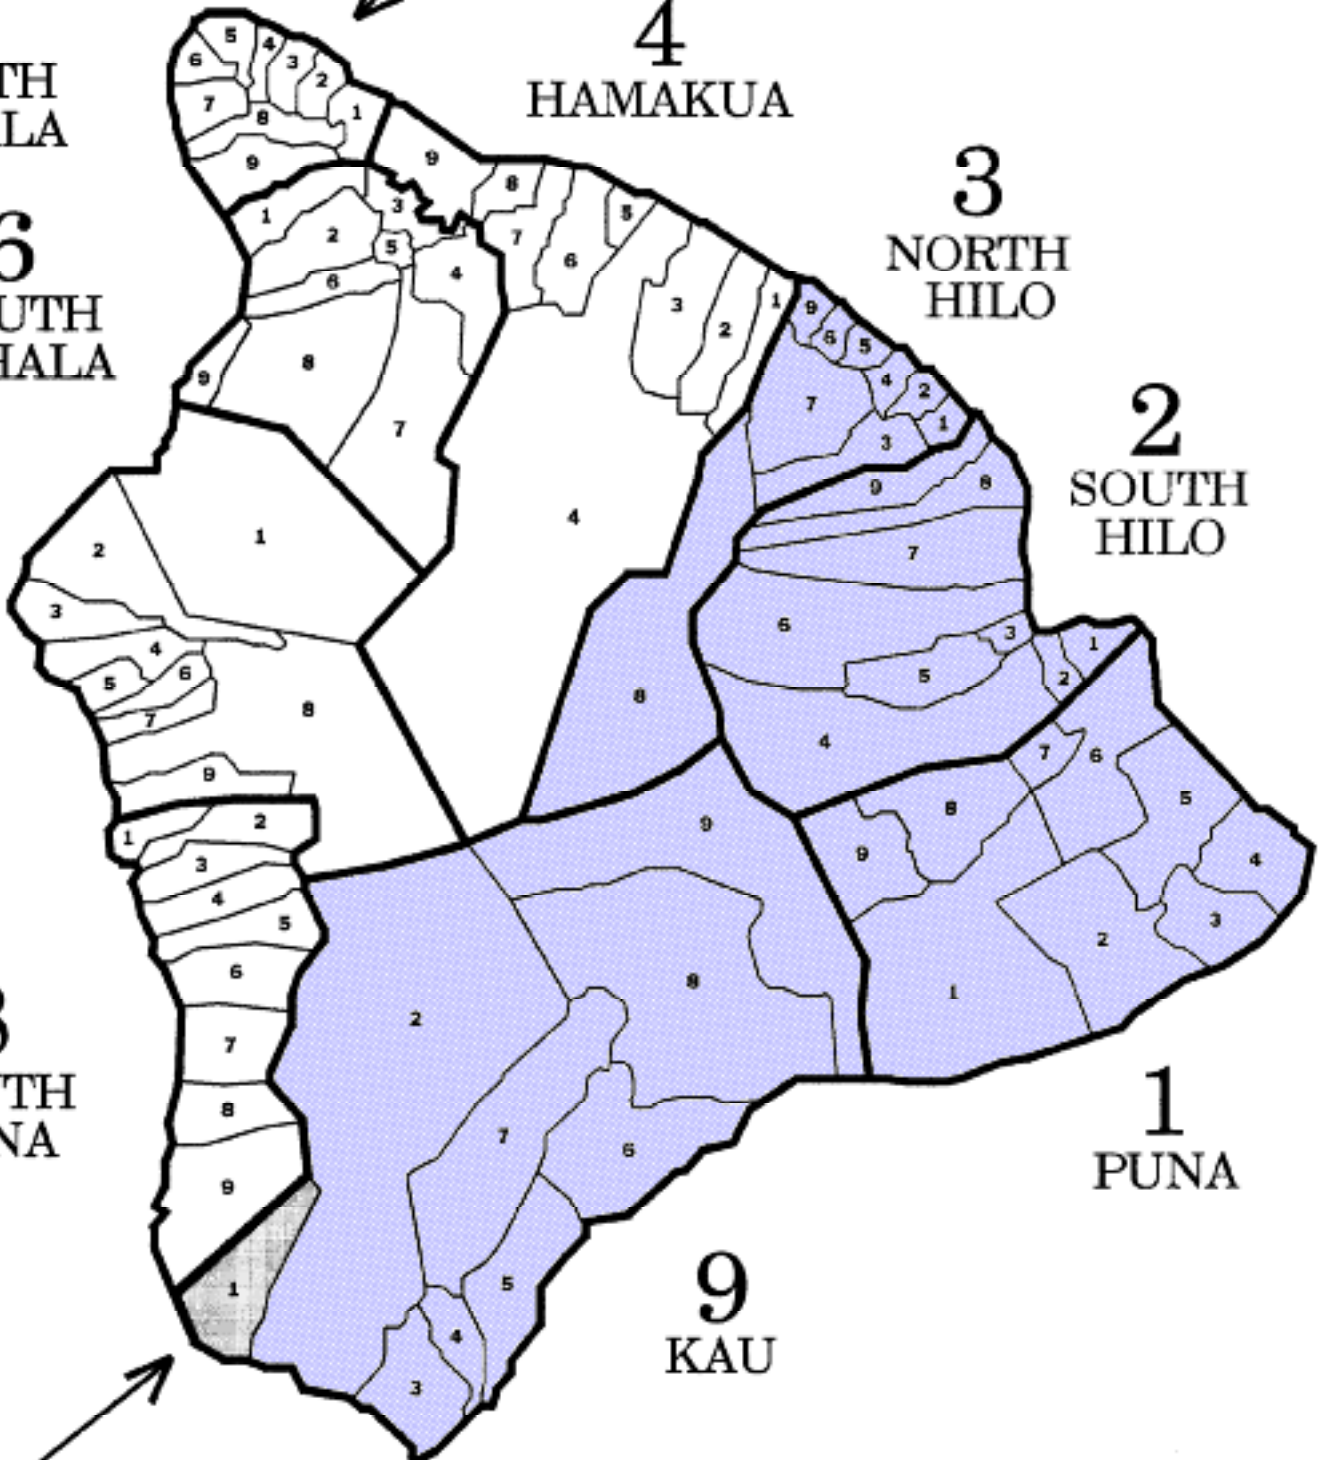

THE BIG ISLAND, TAX DIVISION 3

(ALL PROPERTY ON THE ISLAND HAS 3 AS THE FIRST TMK DIGIT)

ZONE DIGITS (ALSO KNOWN AS TAX DISTRICT) THE SECOND TMK DIGIT

5

NORTH
KOHALA

6

SOUTH
KOHALA

7

NORTH
KONA

8

SOUTH
KONA

4

HAMAKUA

3

NORTH
HILO

2

SOUTH
HILO

1

PUNA

9

KAU

NUMBERS IN ZONES ARE SECTIONS
(THE THIRD TMK DIGIT)

THE TMK OF PROPERTY IN THE SHADED AREA WOULD BEGIN WITH 3-9-1-#-#